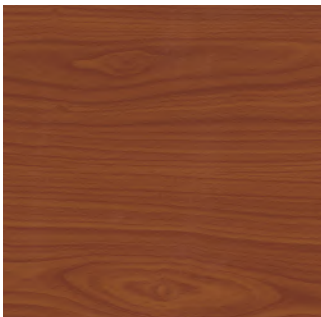

# Timber Coat™ for Roll-A-Door®

Now you can create the look of real timber on your Roll-A-Door®!

Roll-A-Door® in Timber Coat™ Macadamia Nutwood

Our Timber Coat™ finish captures the subtle woodgrain effects and tonings of timber to compliment the surrounding environment and enhance the look of your home.

## Available on selected B&D Roll-A-Door® products

Japan Cherry

Macadamia Nutwood

Hickory Nutwood

Golden Oak

The Timber Coat™ steel colours shown here have been reproduced to represent actual product colours as accurately as possible. However, we recommend checking your chosen colour against a larger sample before purchasing as varying light conditions may affect colour tones.