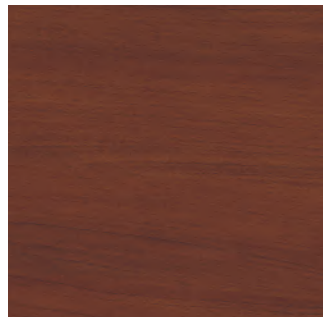

# Timber Coat™ for Roll-A-Door®

Now you can create the look of real timber on your Roll-A-Door®!

Roll-A-Door® in Timber Coat™ Macadamia Nutwood

Our Timber Coat™ finish captures the subtle woodgrain effects and tonings of timber to compliment the surrounding environment and enhance the look of your home.

## Available on selected B&D Roll-A-Door® products

Japan Cherry

Macadamia Nutwood

Hickory Nutwood

Golden Oak

The Timber Coat™ steel colours shown here have been reproduced to represent actual product colours as accurately as possible. However, we recommend checking your chosen colour against a larger sample before purchasing as varying light conditions may affect colour tones.