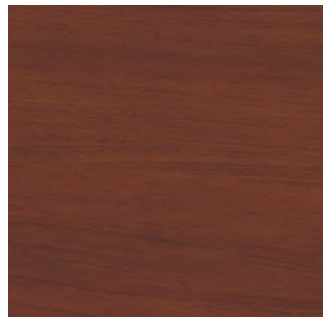

Timber Coat™ for Roll-A-Door®

Now you can create the look of real timber on your Roll-A-Door®!

Roll-A-Door® in Timber Coat™ Macadamia Nutwood

Our Timber Coat™ finish captures the subtle woodgrain effects and tonings of timber to compliment the surrounding environment and enhance the look of your home.

Available on selected B&D Roll-A-Door® products

Japan Cherry

Macadamia Nutwood

Hickory Nutwood

Golden Oak

The Timber Coat™ steel colours shown here have been reproduced to represent actual product colours as accurately as possible. However, we recommend checking your chosen colour against a larger sample before purchasing as varying light conditions may affect colour tones.