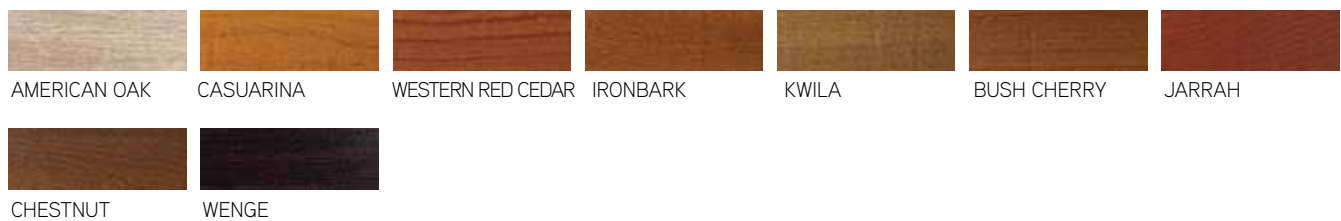

A great range of designs and colours to choose from at an affordable price.

Steel-Line's Savannah range of garage doors is available in two designs – Slimline and Glacier and in a wide range of colours. If quality, durability and a genuinely smooth door are important, then make a Savannah garage door your choice.

PROFILES

SLIMLINE

GLACIER

COLOURS

Colorbond® METALLIC RANGE

Colorbond® CLASSIC RANGE

DECO® WOOD

DECO® VOGUE

Please note: The colours shown are a guide only. The limitations of printing processes make extremely accurate matches impossible. We strongly recommend comparing your choice with actual samples. Additionally, Steel-Line reserves the right to vary or delete colours without notice.