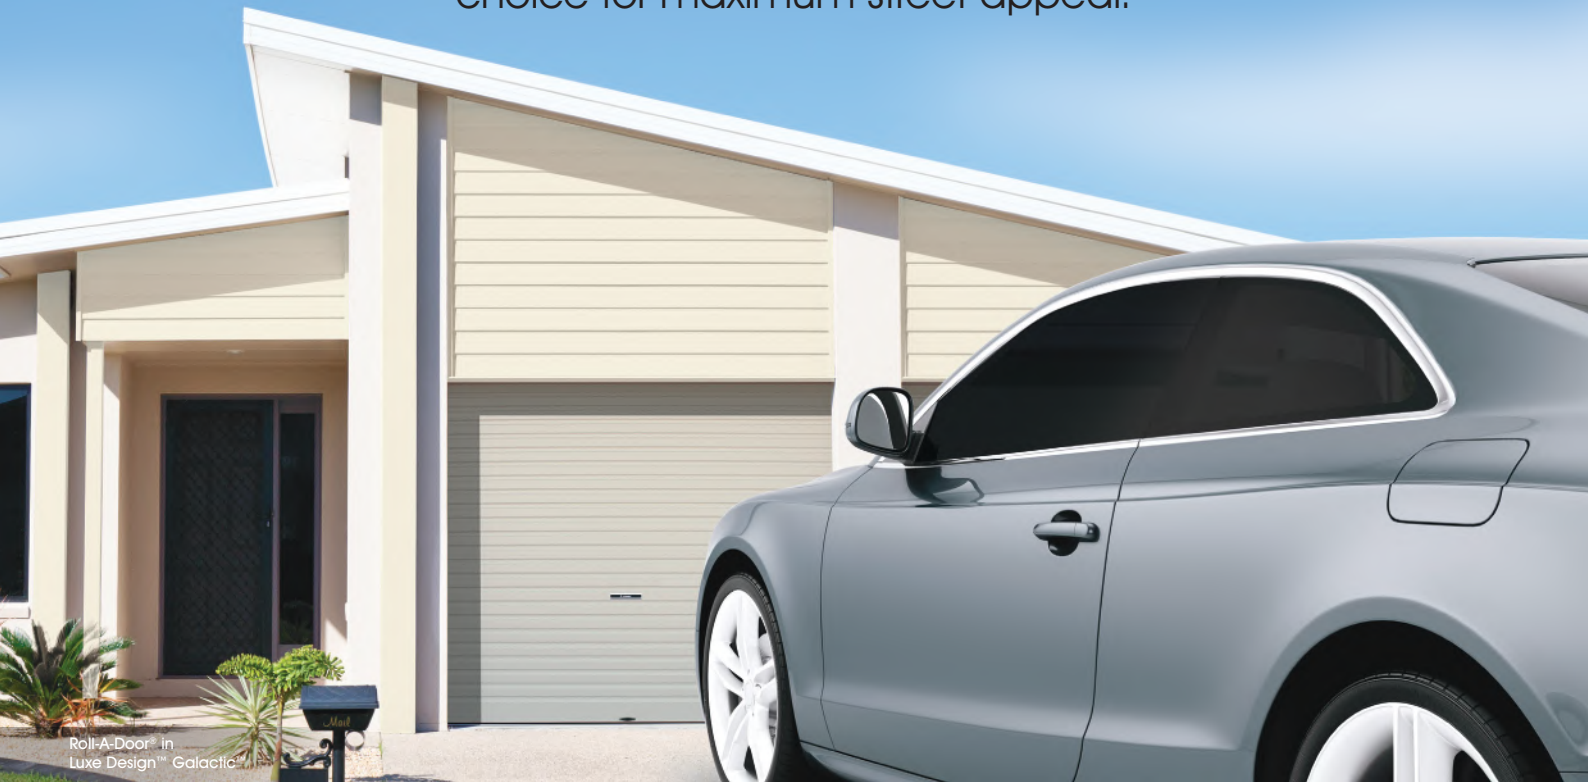

Luxe
DESIGN™

for  Roll-A-Door®

Featuring long lasting lustre and inspired by iconic modern design, the Luxe Design™ Metallic Colour range is your no compromise choice for maximum street appeal.

Roll-A-Door® in Luxe Design™ Galactic™

The distinctive reflective surface of COLORBOND® Metallic steel draws on the environment and surrounding structure, enabling you to enhance your home design with subtle yet dramatic effects, endless nuances and dynamic changeable qualities.

Available on selected B&D Roll-A-Door® products

Galactic™

Cosmic™

Rhea™

Astro™

Aries™

Celestian™

The Luxe Design™ steel colours shown here have been reproduced to represent actual product colours as accurately as possible. However, we recommend checking your chosen colour against a larger sample before purchasing as varying light conditions may affect colour tones.
™ Colour names are registered trade marks of BlueScope Steel Limited.
Note - A surcharge applies to these colours.